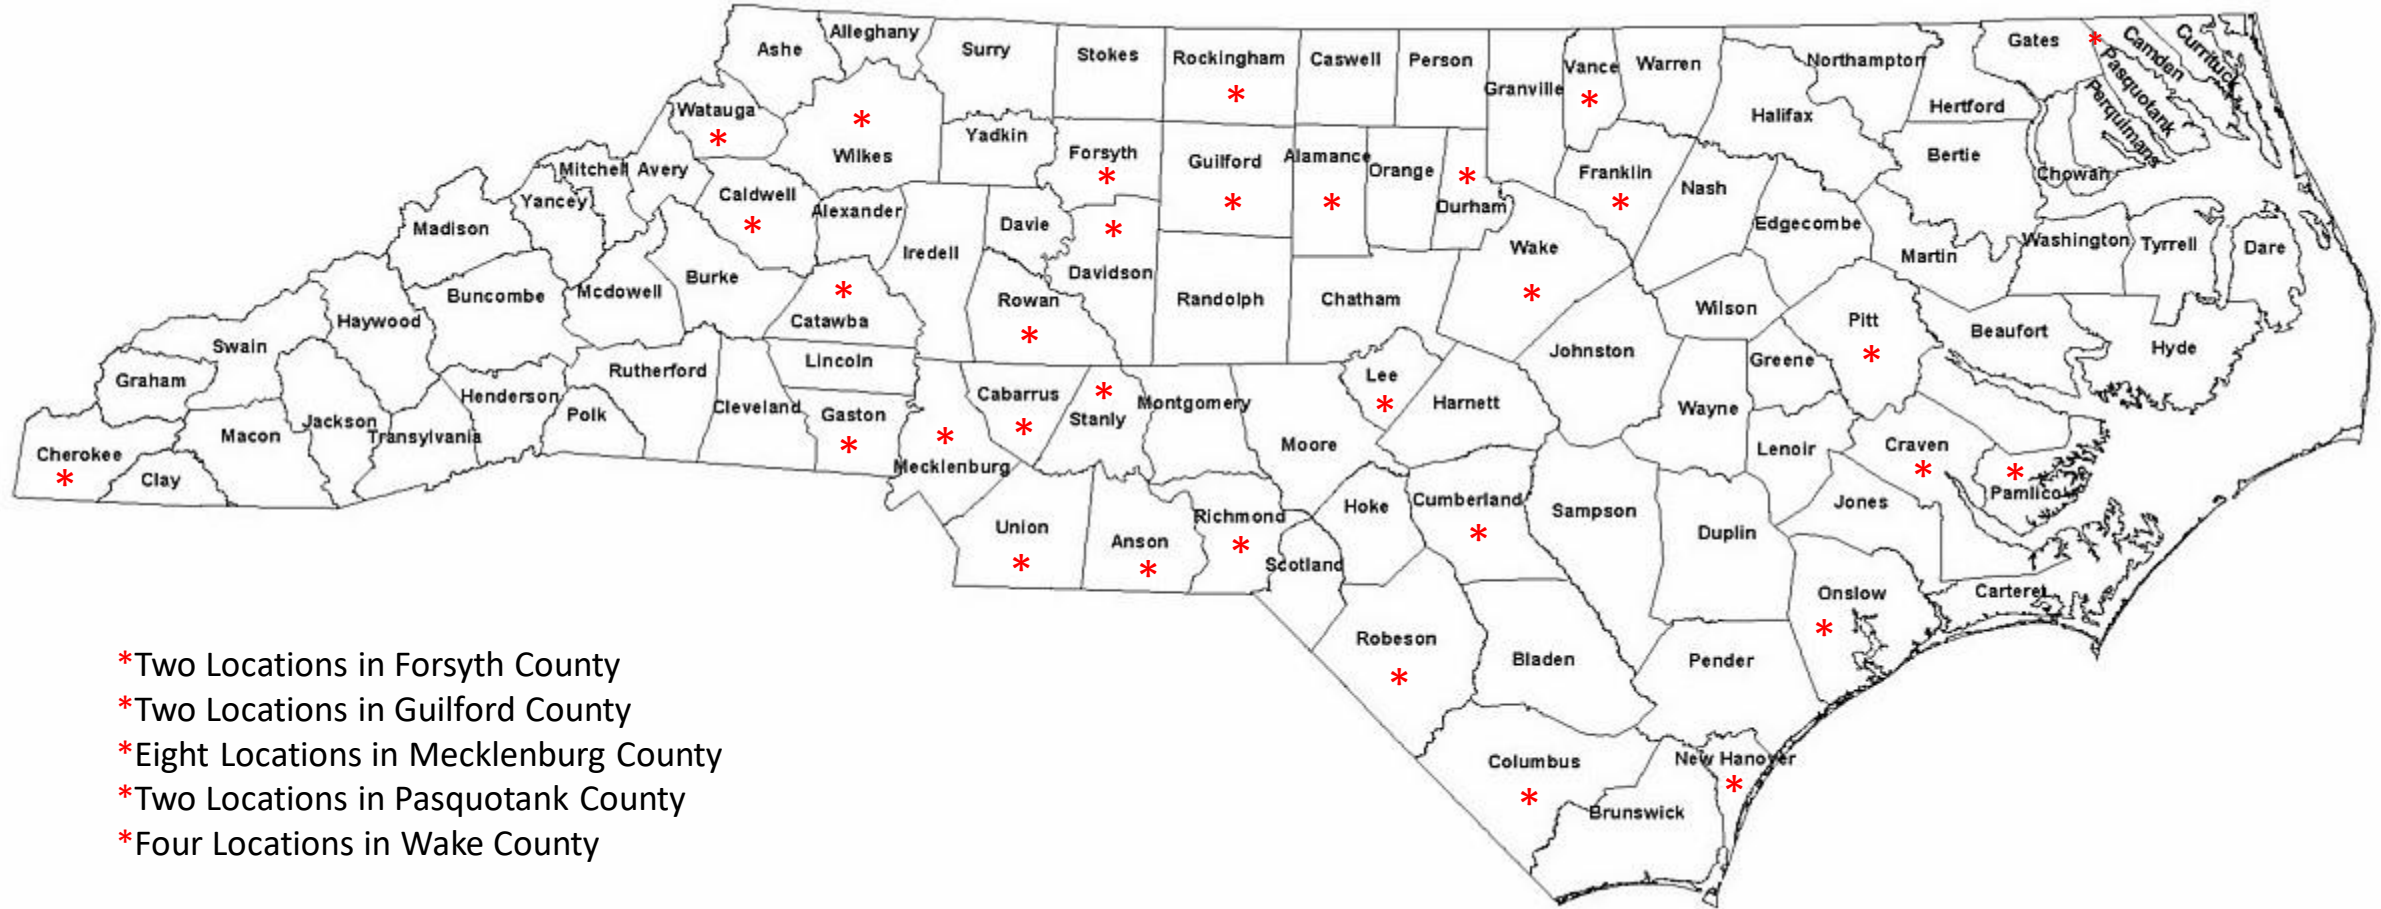

Pearson VUE Computer-Based Test Center Locations For The Written (Oral) Exam*

- *Two Locations in Forsyth County
- *Two Locations in Guilford County
- *Eight Locations in Mecklenburg County
- *Two Locations in Pasquotank County
- *Four Locations in Wake County

Locations of Computer-Based Testing Centers

	COUNTY	CITY	LOCATION
1	Alamance	Burlington	Alamance Community College
2	Anson	Polkton	South Piedmont Community College
3	Cabarrus	Concord	Rowan – Cabarrus Community College – South Campus
4	Caldwell	Hudson	Caldwell Community College and Technical Institute
5	Catawba	Hickory	Catawba Valley Community College
6	Cherokee	Murphy	Tri – County Community College
7	Columbus	Whiteville	Southeastern Community College Testing Center
8	Craven	New Bern	Craven Community College
9	Craven	New Bern	Craven Community College – Site 2
10	Cumberland	Fayetteville	Fayetteville State University – Office of University Testing Services
11	Davidson	Thomasville	Davidson County Community College
12	Durham	Durham	North Carolina Central University

Locations of Computer-Based Testing Centers

	COUNTY	CITY	LOCATION
36	Rockingham	Wentworth	Rockingham Community College
37	Rowan	Salisbury	Rowan – Cabarrus Community College – North Campus
38	Stanly	Albemarle	Stanly Community College
39	Union	Monroe	South Piedmont Community College
40	Vance	Henderson	Vance – Granville Community College
41	Wake	Cary	NC Elite Career Center
42	Wake	Raleigh	ECPI College of Technology
43	Wake	Raleigh	Wake Technical Community College – Beltline Education Center located at 3200 Bush Street
44	Wake	Morrisville	Wake Technical Community College – RTP
45	Watauga	Boone	Appalachian State University – Select
46	Wilkes	Wilkesboro	Wilkes Community College – Workforce Dev & Comm Ed – Building 13